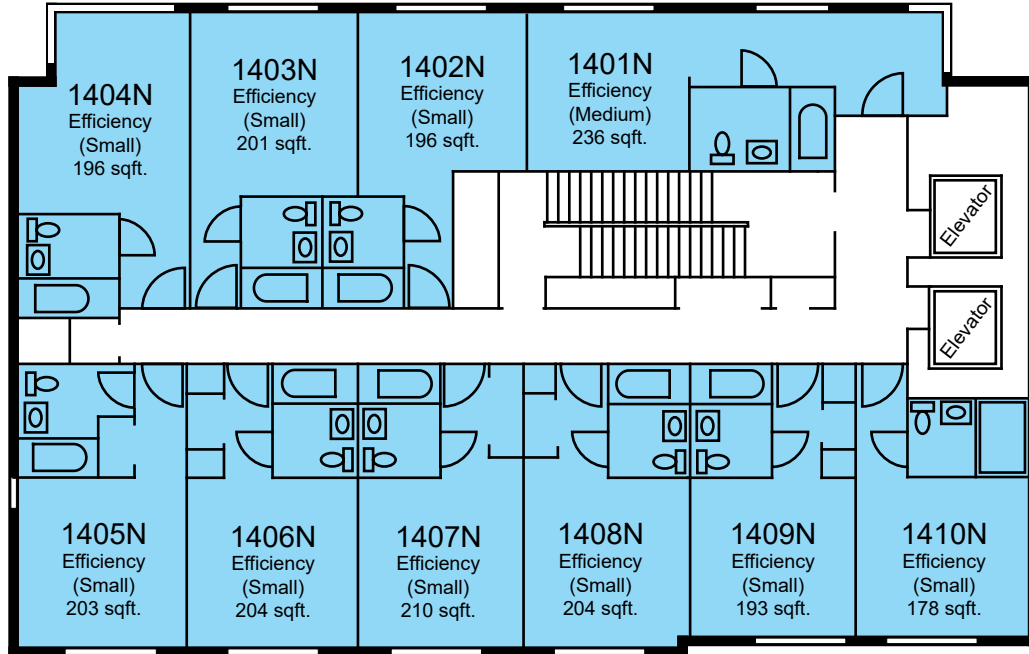

	Efficiency
---	------------

\*Room dimensions are approximate

New Hall  
Floor 12

122nd Street

Courtyard

LEGEND

New Hall  
Floor 13

122nd Street

Courtyard

LEGEND

	Efficiency
*Room dimensions are approximate	

New Hall  
Floor 14

122nd Street

Courtyard

LEGEND

New Hall  
Floor 15