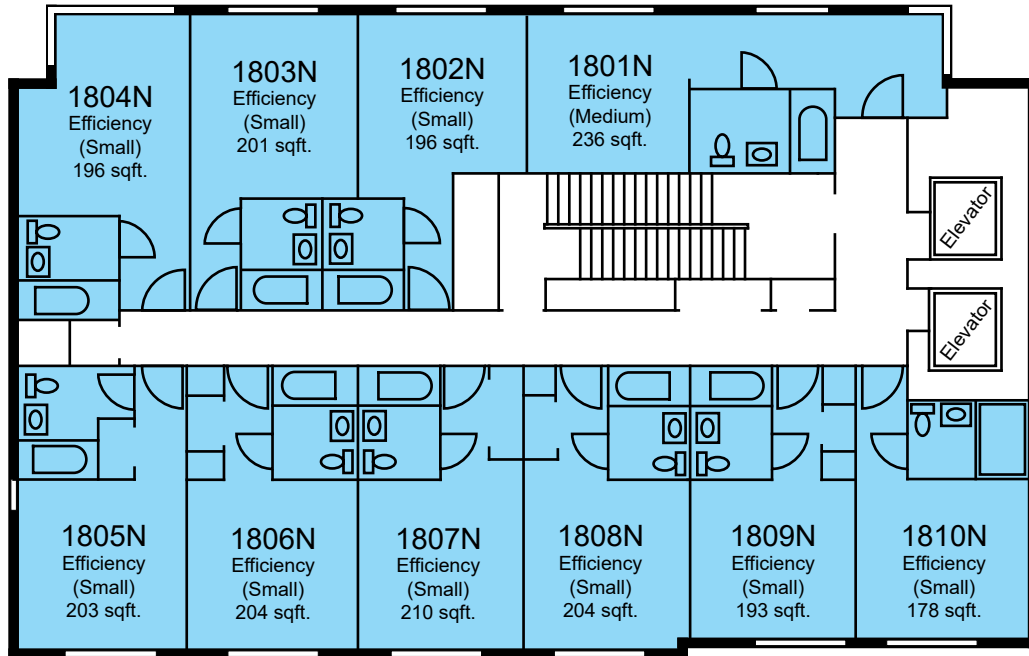

Courtyard

LEGEND

	Efficiency
*Room dimensions are approximate	

New Hall  
Floor 14

122nd Street

Courtyard

LEGEND

New Hall  
Floor 15

122nd Street

Courtyard

LEGEND

	Efficiency
*Room dimensions are approximate	

New Hall  
Floor 16

122nd Street

Courtyard

LEGEND

New Hall  
Floor 17

122nd Street

Courtyard

LEGEND

	Efficiency
*Room dimensions are approximate	

New Hall  
Floor 18