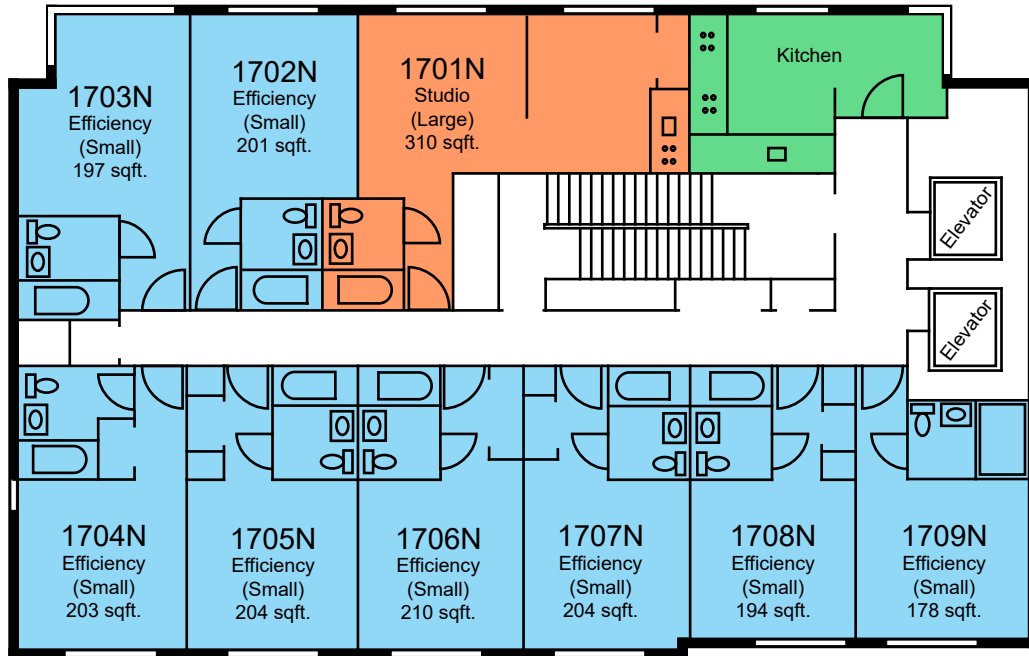

Courtyard

LEGEND

	Efficiency
*Room dimensions are approximate	

New Hall  
Floor 14

122nd Street

Courtyard

LEGEND

New Hall  
Floor 15

122nd Street

Courtyard

LEGEND

	Efficiency
*Room dimensions are approximate	

New Hall  
Floor 16

122nd Street

Courtyard

LEGEND

New Hall  
Floor 17

122nd Street

Courtyard

LEGEND

	Efficiency
*Room dimensions are approximate	

New Hall  
Floor 18