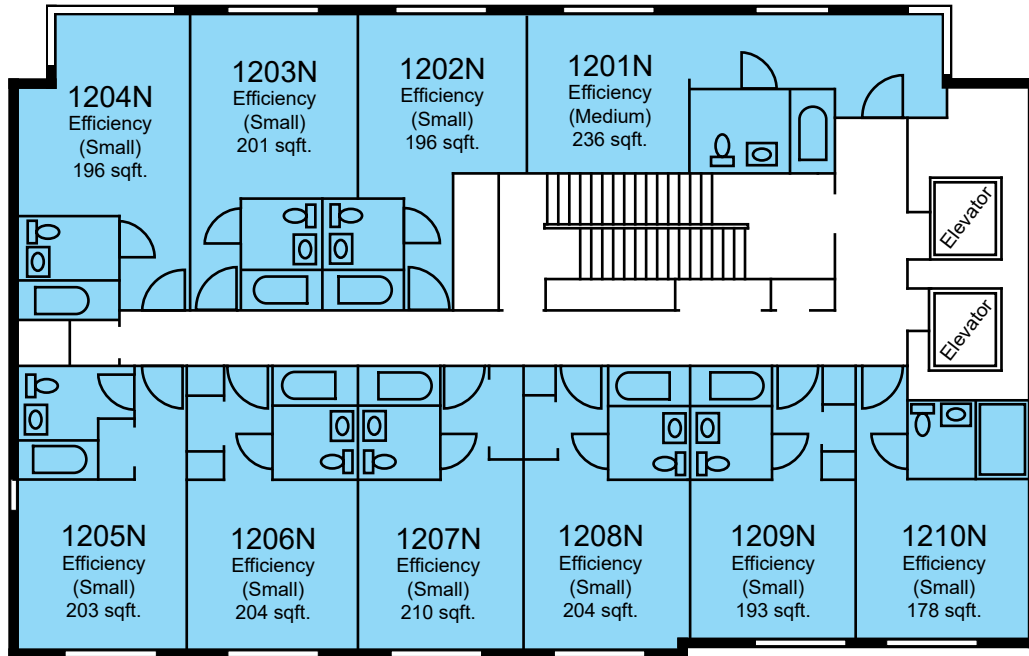

122nd Street

Courtyard

LEGEND

New Hall  
Floor 11

121st Street

122nd Street

Courtyard

LEGEND

	Efficiency
---	------------

\*Room dimensions are approximate

New Hall  
Floor 12

122nd Street

Courtyard

LEGEND

New Hall  
Floor 13

122nd Street