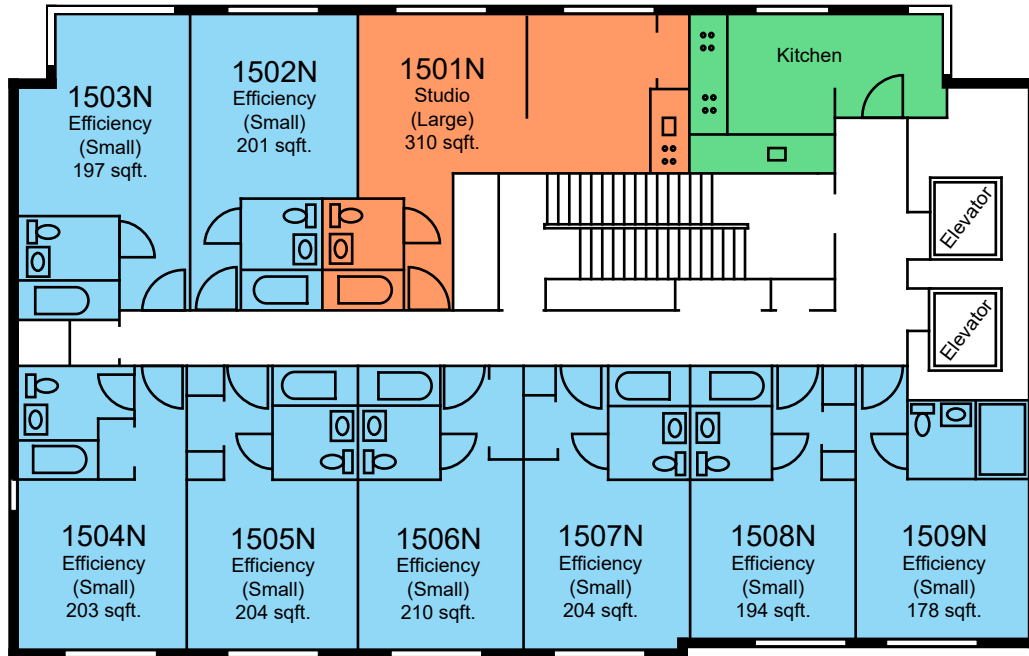

	Efficiency
---	------------

\*Room dimensions are approximate

New Hall  
Floor 12

122nd Street

Courtyard

LEGEND

New Hall  
Floor 13

122nd Street

Courtyard

LEGEND

	Efficiency
*Room dimensions are approximate	

New Hall  
Floor 14

122nd Street

Courtyard

LEGEND

New Hall  
Floor 15

122nd Street

Courtyard

LEGEND

	Efficiency
*Room dimensions are approximate	

New Hall  
Floor 16

122nd Street

Courtyard

LEGEND