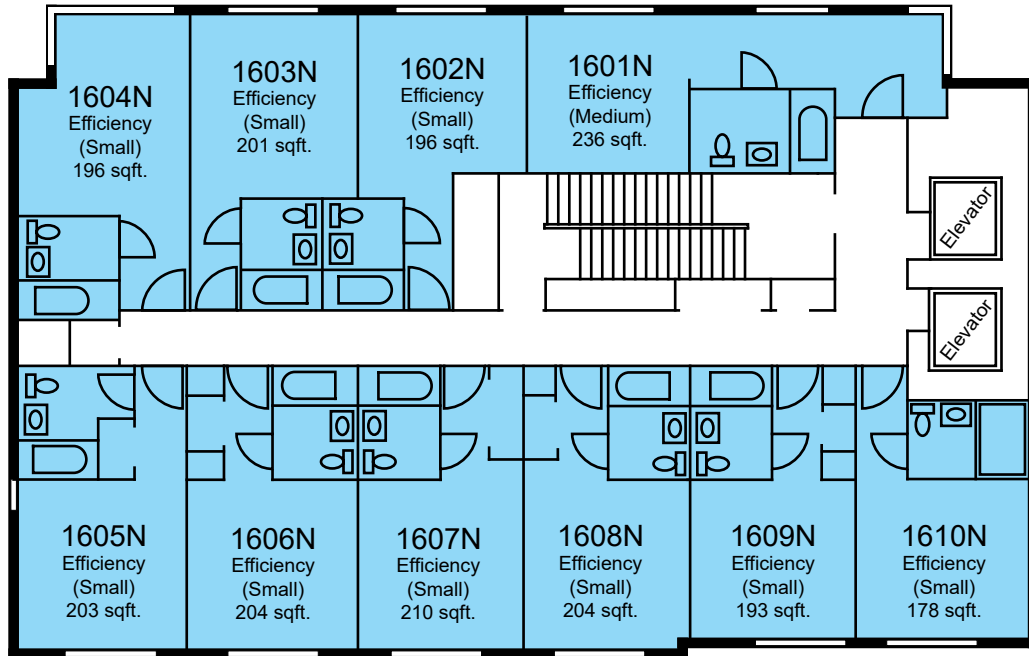

	Efficiency
---	------------

\*Room dimensions are approximate

New Hall  
Floor 12

122nd Street

Courtyard

LEGEND

New Hall  
Floor 13

122nd Street

Courtyard

LEGEND

	Efficiency
*Room dimensions are approximate	

New Hall  
Floor 14

122nd Street

Courtyard

LEGEND

New Hall  
Floor 15

122nd Street

Courtyard

LEGEND

	Efficiency
*Room dimensions are approximate	

New Hall  
Floor 16

122nd Street

Courtyard

LEGEND