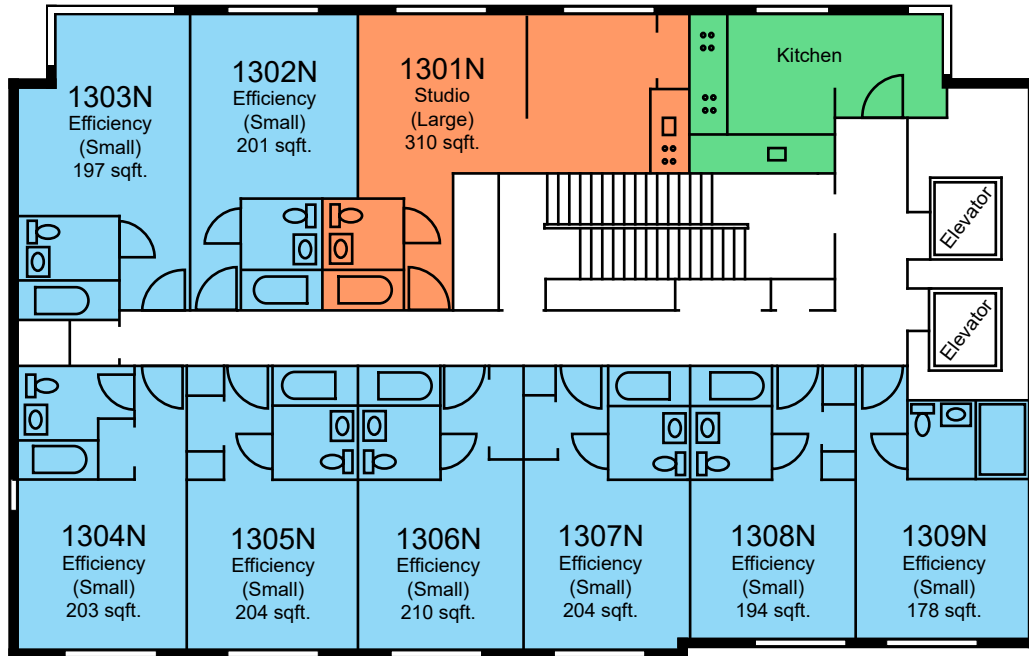

122nd Street

Courtyard

LEGEND

New Hall  
Floor 11

121st Street

122nd Street

Courtyard

LEGEND

	Efficiency
---	------------

\*Room dimensions are approximate

New Hall  
Floor 12

122nd Street

Courtyard

LEGEND

New Hall  
Floor 13

122nd Street