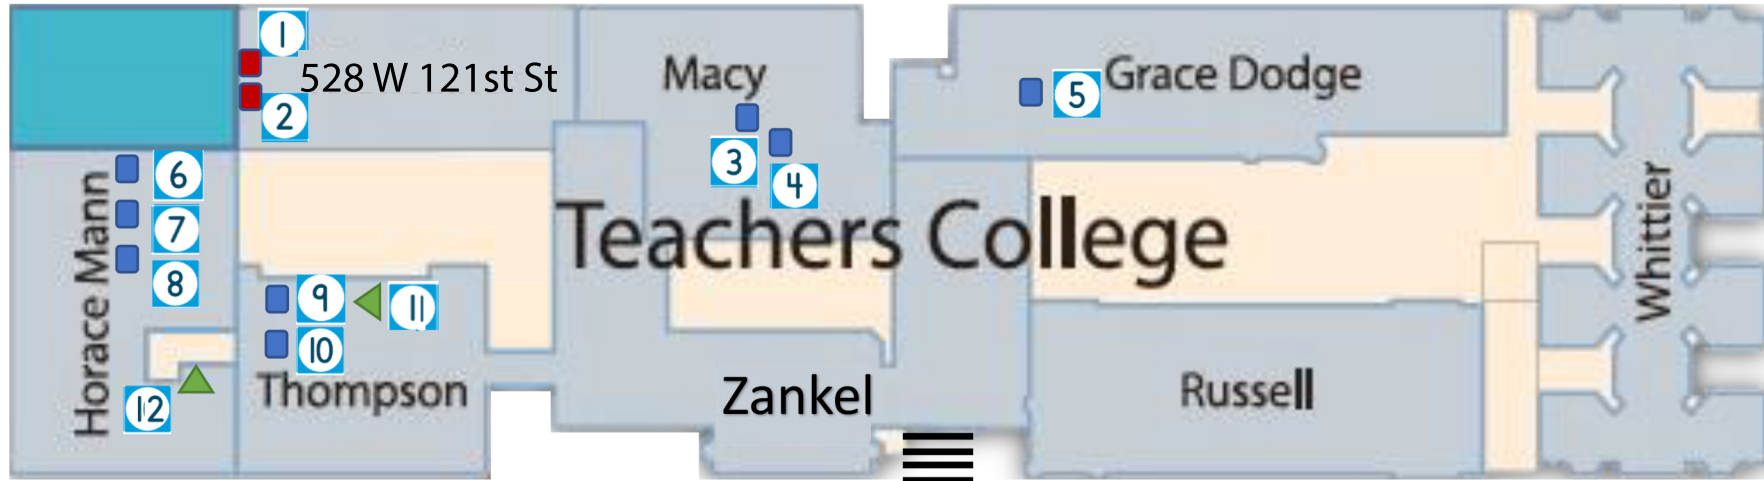

ALL GENDER RESTROOMS AND LACTATION ROOMS

- All Gender Restroom** 
- 1** 528 W 121st Ground Floor 
 - 2** 528 W 121st Ground Floor 

- All Gender Restrooms**
- 3** Macy Ground Floor
 - 4** Macy Ground Floor
 - 5** Grace Dodge 5th floor

- 6** Horace Mann 1st Floor by- HM 152
- 7** Horace Mann 2nd Floor by- HM 240
- 8** Horace Mann 3rd Floor by- HM 334

- 9** Thompson 1st Floor by - TH 136
- 10** Thompson 1st Floor by - TH 136

- Lactation Rooms**
- 11** Thompson 1st Floor –TH 132
 - 12** Horace Mann 1st Floor – HM 137